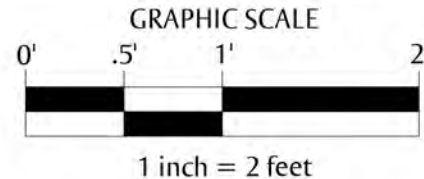

Design Date
7/28/21
Designed by:
Nikolai F.D.S.
www.metroblooms.org