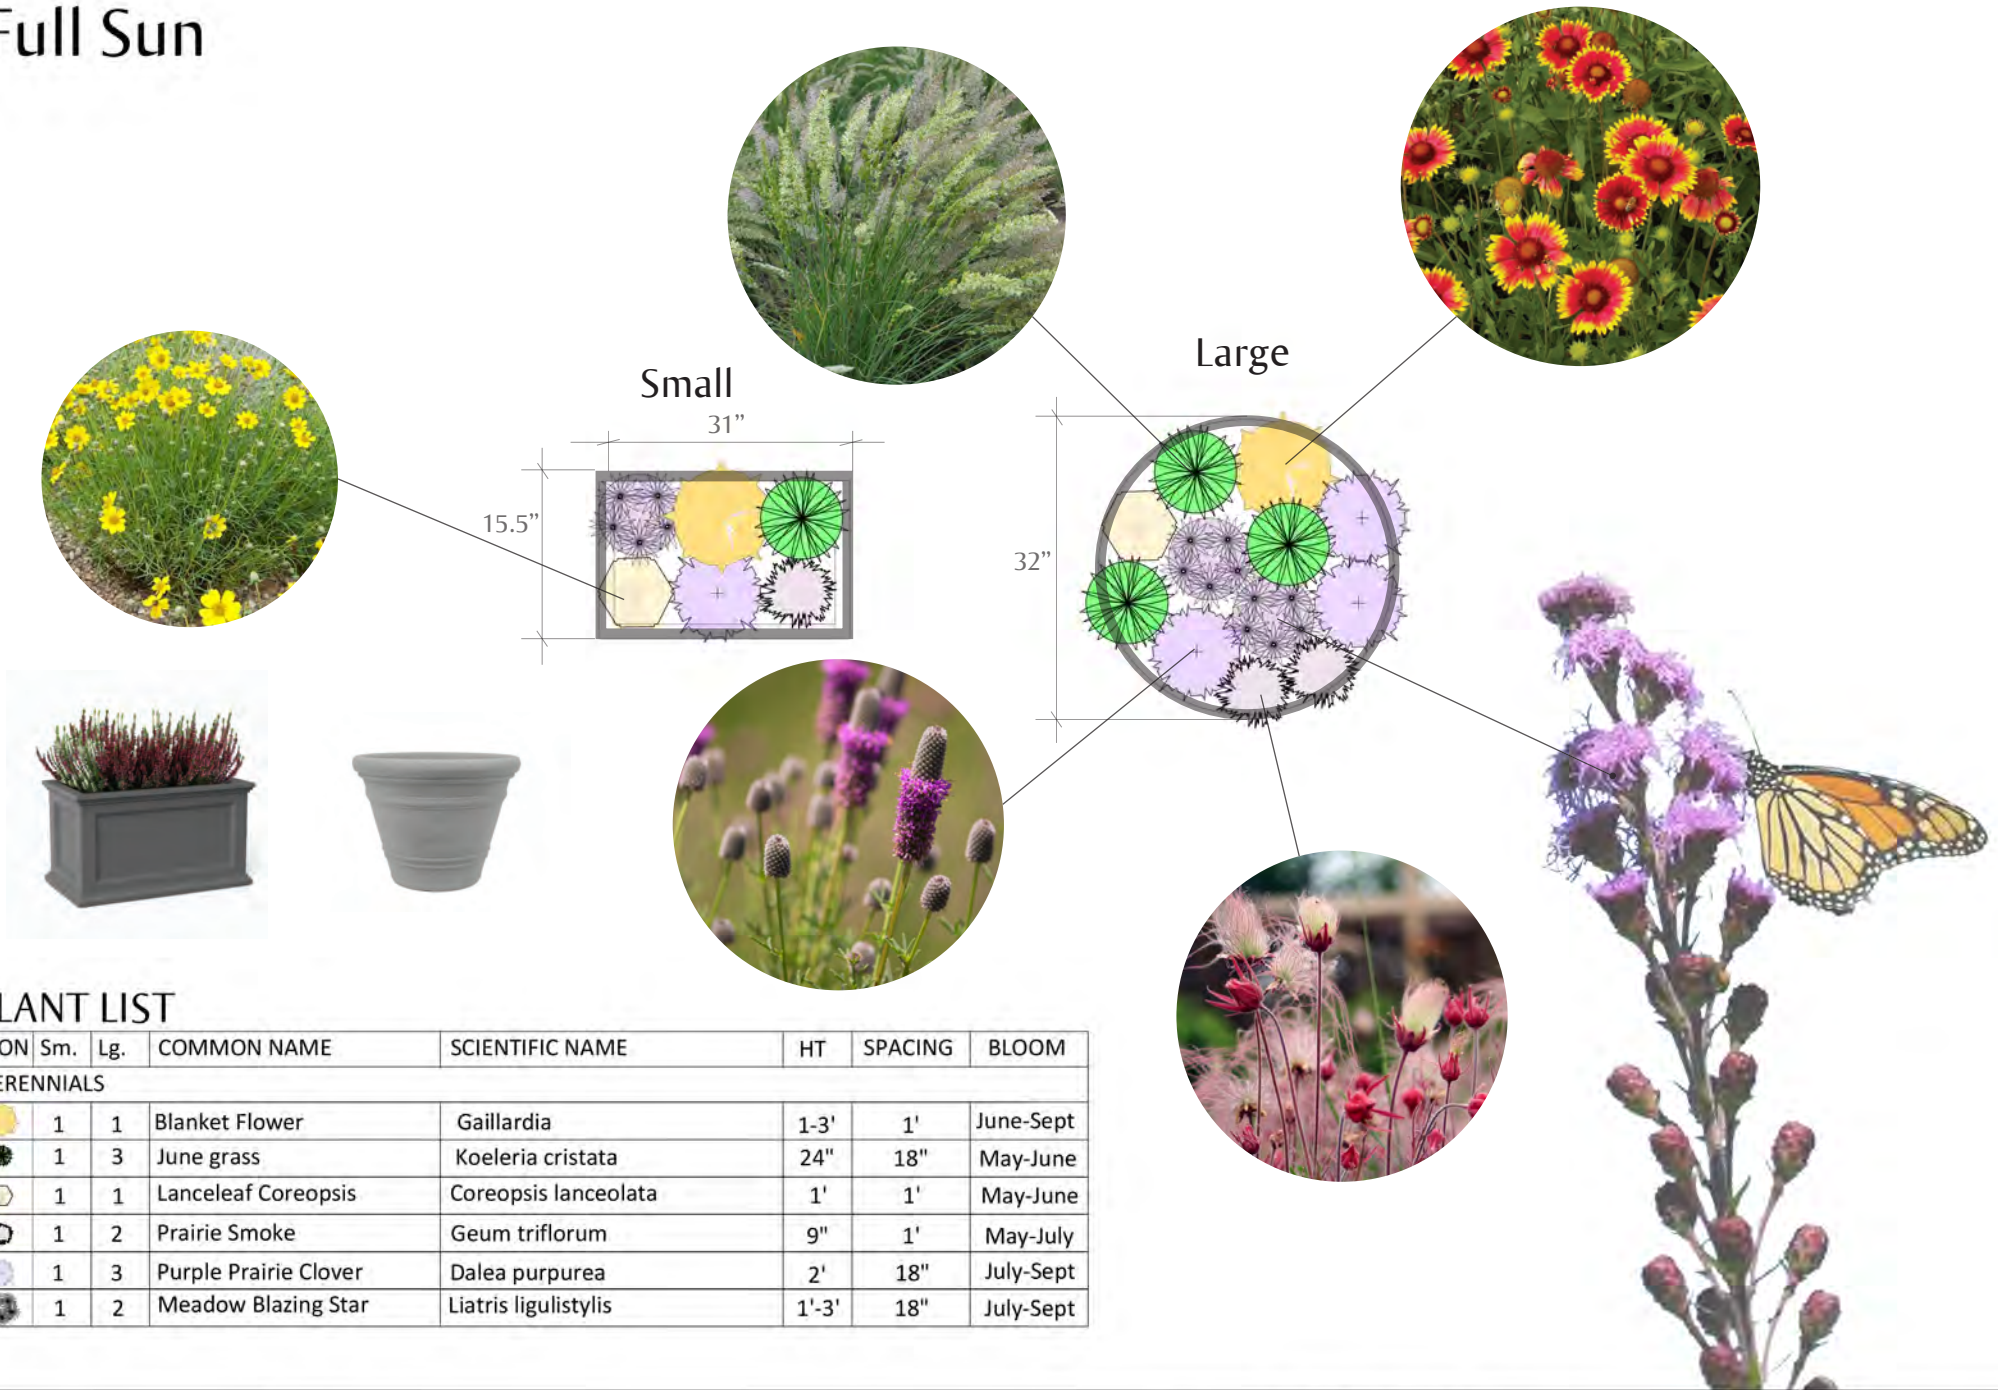

Full Sun

PLANT LIST

ICON	Sm.	Lg.	COMMON NAME	SCIENTIFIC NAME	HT	SPACING	BLOOM
PERENNIALS							
	1	1	Blanket Flower	Gaillardia	1-3'	1'	June-Sept
	1	3	June grass	Koeleria cristata	24"	18"	May-June
	1	1	Lanceleaf Coreopsis	Coreopsis lanceolata	1'	1'	May-June
	1	2	Prairie Smoke	Geum triflorum	9"	1'	May-July
	1	3	Purple Prairie Clover	Dalea purpurea	2'	18"	July-Sept
	1	2	Meadow Blazing Star	Liatris ligulistylis	1'-3'	18"	July-Sept

Container Planters

Design Date
7/28/21
Designed by:
Nikolai F.D.S.
www.metroblooms.org